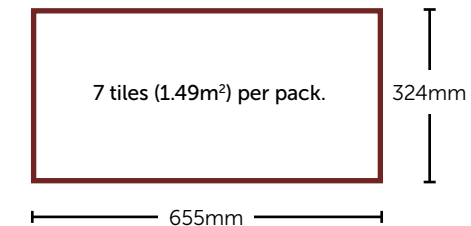

Brecca Grey Rock
BGR46961 £104 (€69.80m²)