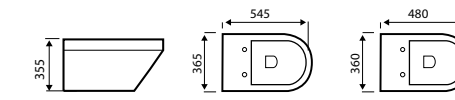

Wall Hung WC (Standard/Short Projection)

Forth