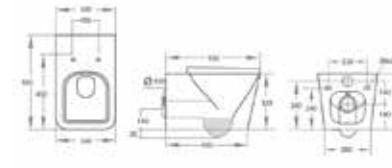

Wall Hung WC