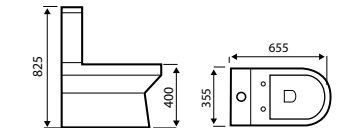

Close-to-Wall WC