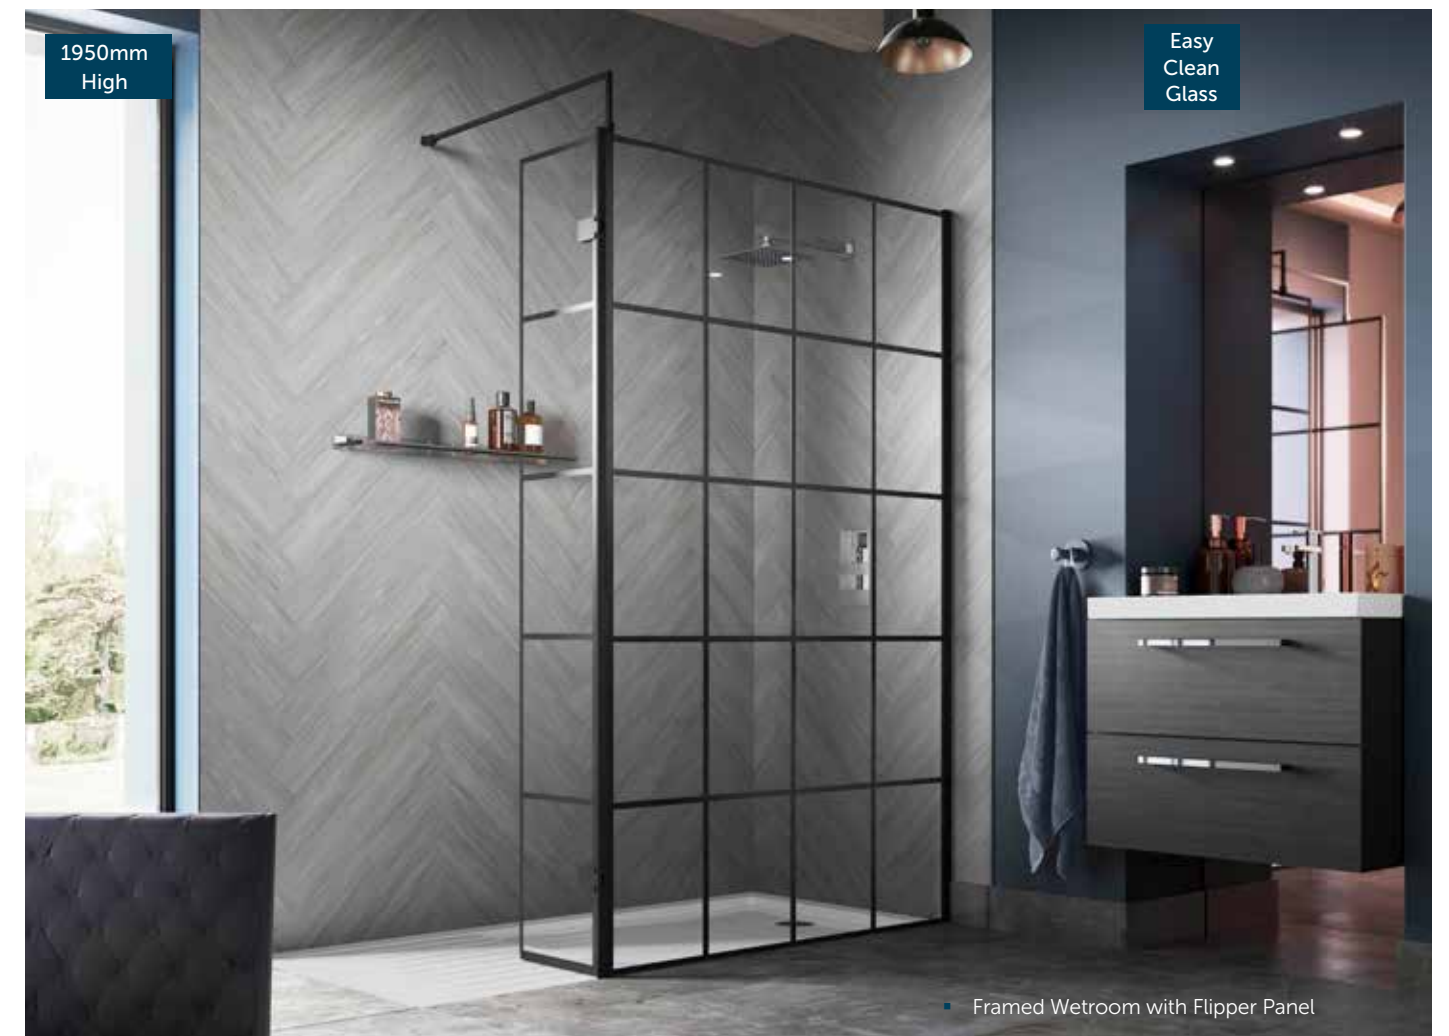

1950mm High

Easy Clean Glass

- Framed Wetroom with Flipper Panel