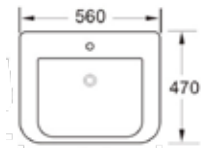

Close to Wall WC

Back to Wall WC

Pedestal Basin

450/500/550mm Basins

Semi Recess Basin

Aquarius

Close Coupled WC

Close to Wall WC