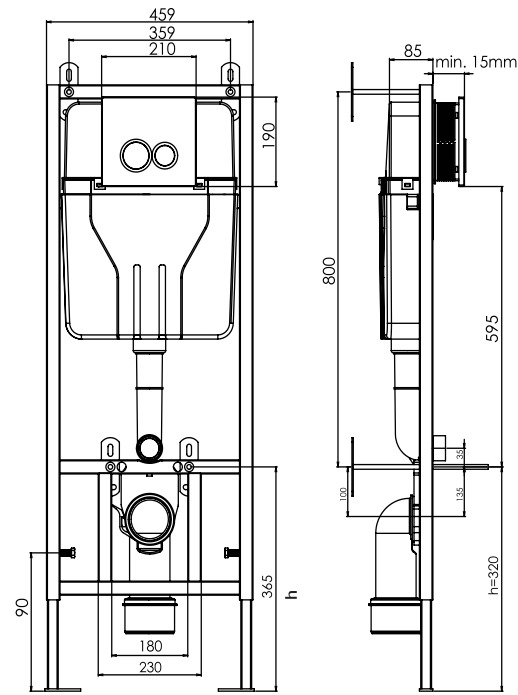

Close to Wall WC

Back to Wall WC

Wall Hung WC

WALL FRAMES

TECHNICAL INFORMATION

OC100WF

OC85WF

OC140WF