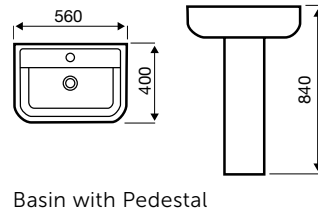

Basin with Pedestal