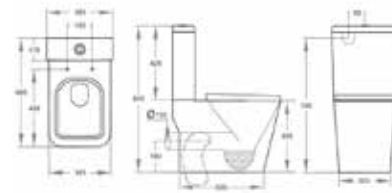

Back to Wall WC

Genoa Round

Close to Wall WC

Comfort Height WC

Back to Wall WC

Wall Hung WC

Genoa Square

Close Coupled WC