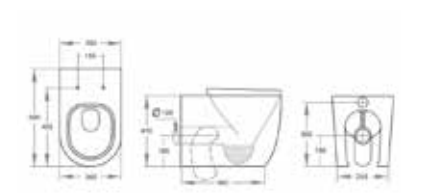

Back to Wall WC

Genoa Round

Close to Wall WC

Comfort Height WC

Back to Wall WC

Wall Hung WC

Genoa Square

Close Coupled WC