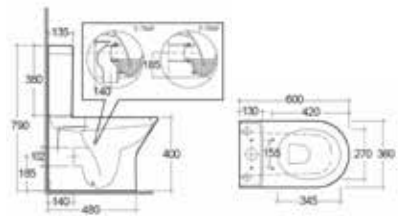

Close to Wall WC

Back to Wall WC

Pedestal Basin

450/500/550mm Basins

Semi Recess Basin

Aquarius

Close Coupled WC

Close to Wall WC