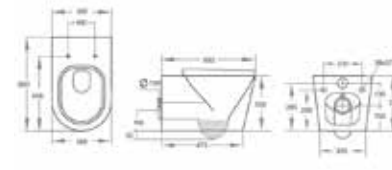

Back to Wall WC

Genoa Round

Close to Wall WC

Comfort Height WC

Back to Wall WC

Wall Hung WC

Genoa Square

Close Coupled WC