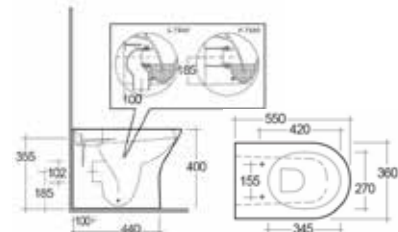

Close to Wall WC

Back to Wall WC

Pedestal Basin

450/500/550mm Basins

Semi Recess Basin

Aquarius

Close Coupled WC

Close to Wall WC