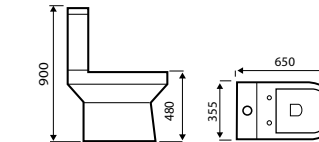

Comfort Height WC