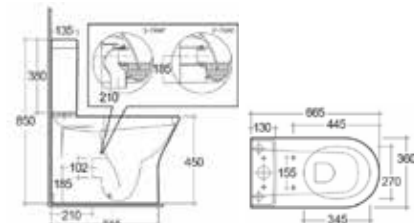

Comfort Height Close to Wall WC