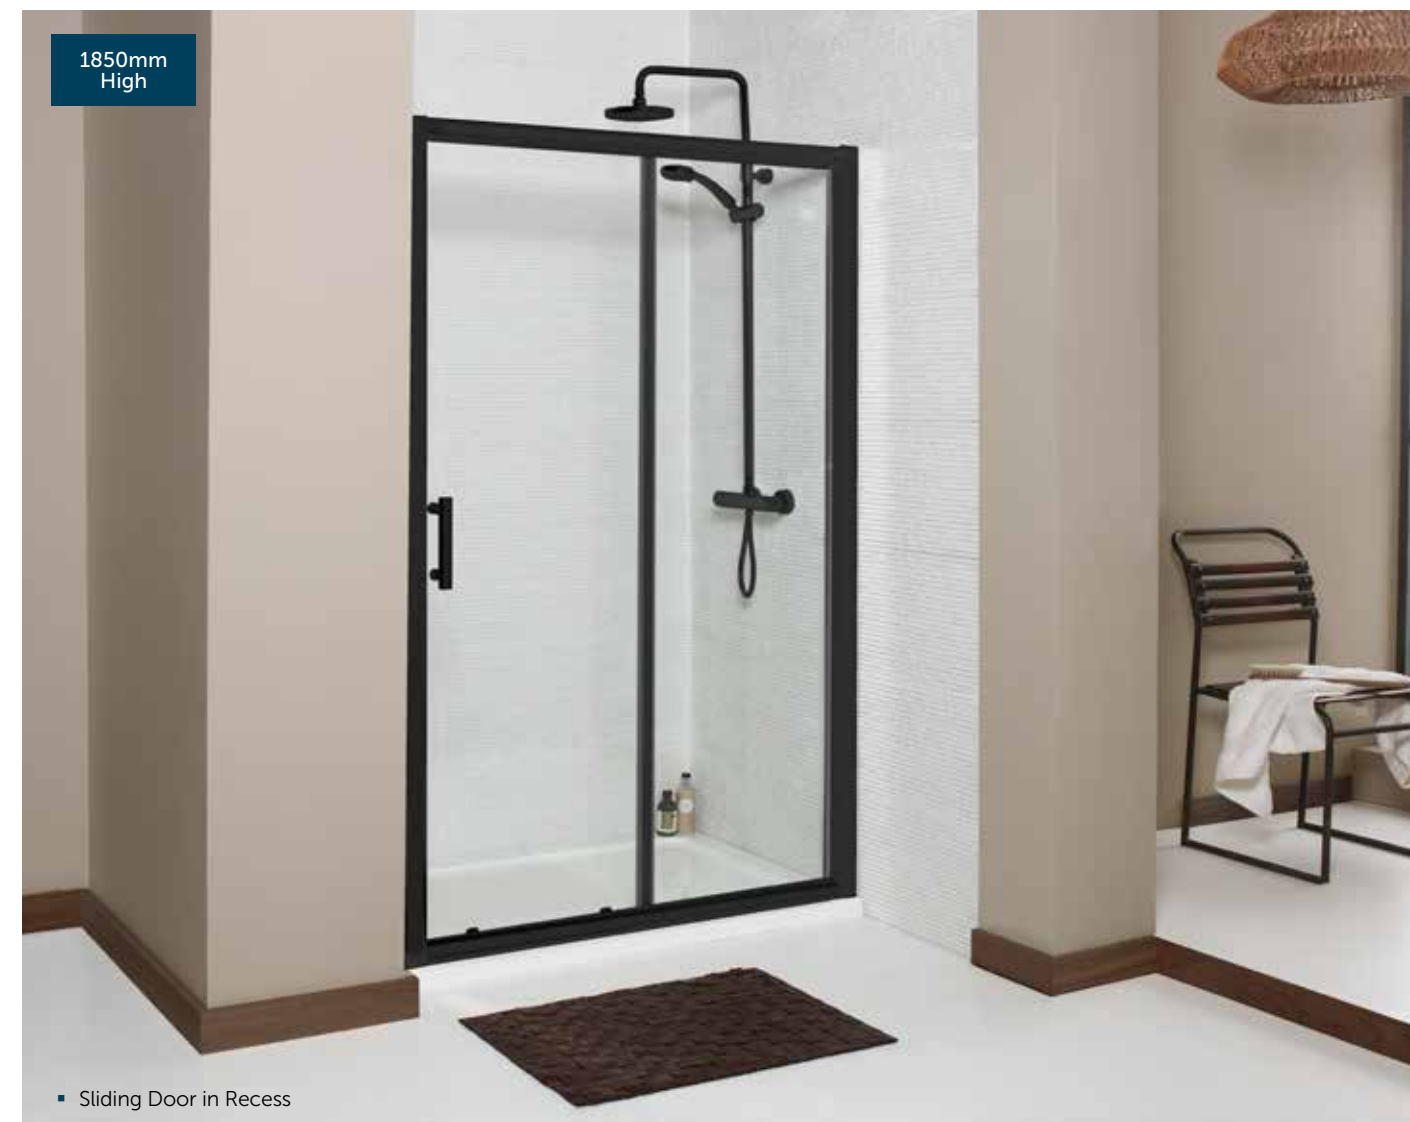

Matt Black

Sliding Door in Recess

Sliding Doors

	Adjustment	Aperture	
1000mm NER1000SD	950-990mm	400mm	£440
1200mm NER1200SD	1150-1190mm	500mm	£473
1400mm NER1400SD	1350-1390mm	600mm	£550

Frameless Side Panels

	Adjustment	
700mm NER700SP	670-690mm	£271
760mm NER760SP	730-750mm	£289
800mm NER800SP	770-790mm	£298
900mm NER900SP	870-890mm	£351