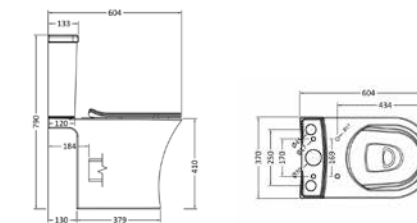

Close Coupled WC