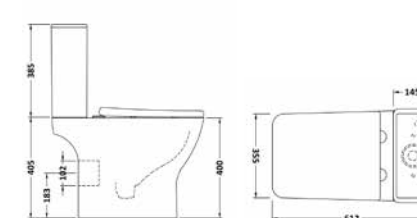

Avon

Close Coupled WC