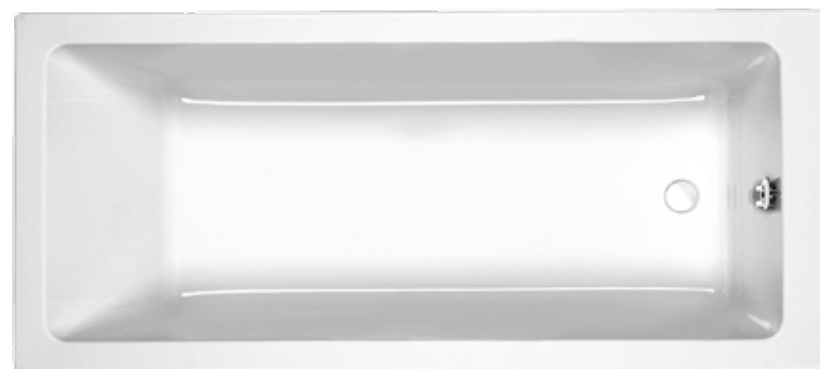

Carronite

1600mm x 700mm (213 l)
02144

£725

1700mm x 700mm (228 l)
02152

£725

1700mm x 750mm (240 l)
02148

£824

Quantum DE (Double Ended)