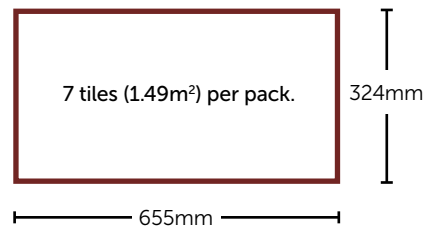

KLICKFLOOR

FLOORING RANGE

Premium Plus Tiles

- Premium Plus tiles feature an exquisite range of subtle stone effect finishes.
- Starstone tiles include suspended silver granules for a stunning contemporary feel - the subtle sparkle adds an elegant touch to your room.

Polished Concrete
POC46244 £128 (€85.91m²)