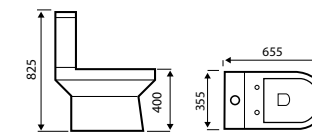

SANITARYWARE

TECHNICAL INFORMATION

Style

Close Coupled WC