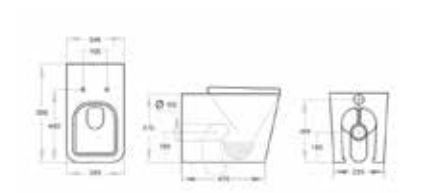

Back to Wall WC