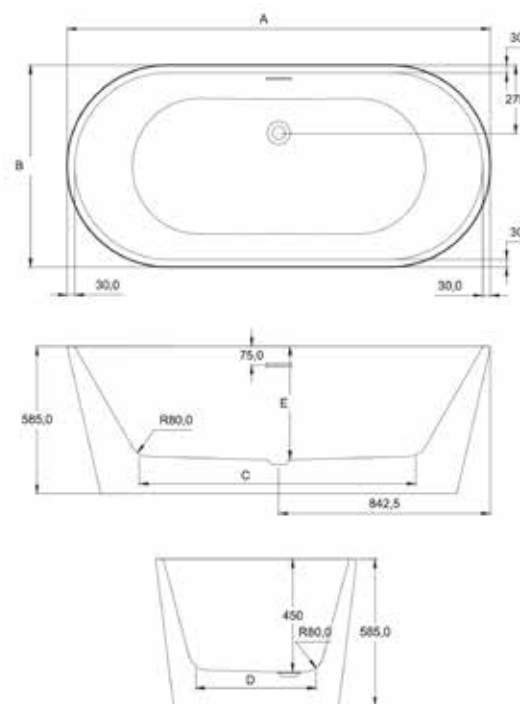

Freestanding Baths

Coast