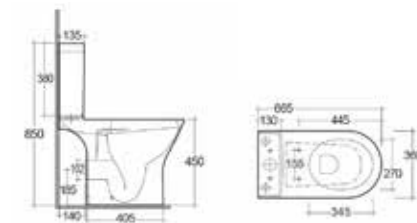

Back to Wall WC

Comfort Height Close Coupled WC

Comfort Height Close to Wall WC

Comfort Height Back to Wall WC

Wall Hung WC

Taurus

Close Coupled WC

Close to Wall WC