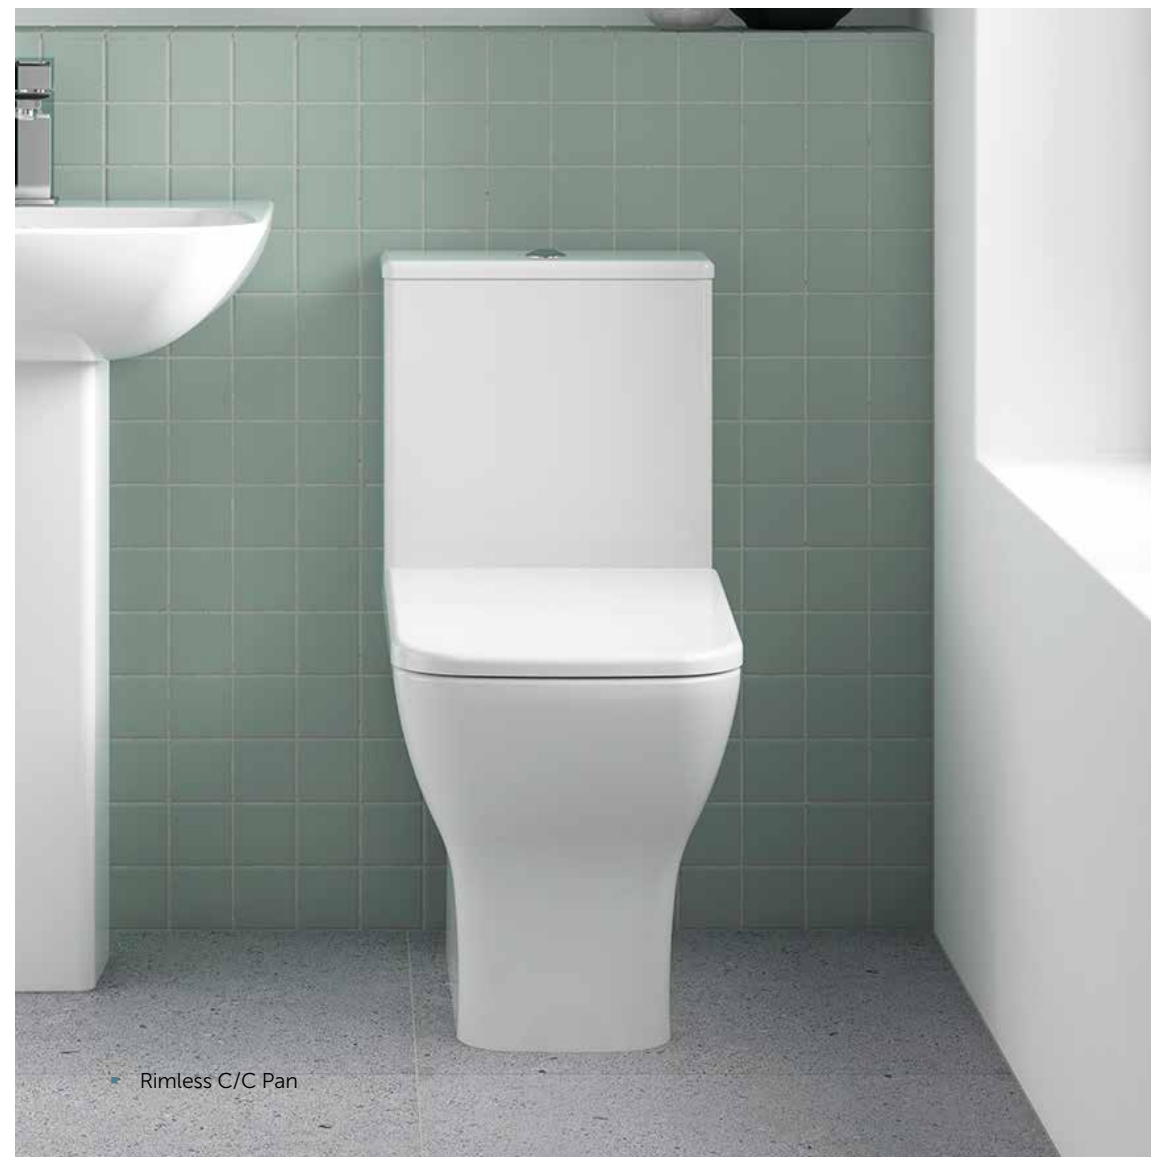

Rimless C/C Pan