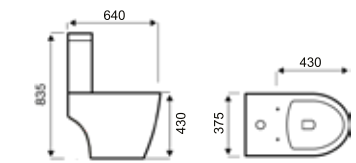

Opus

Close Coupled WC

Back to Wall WC

Basin with Pedestal

Close to Wall WC

Comfort Height WC

Kameo

Close Coupled WC