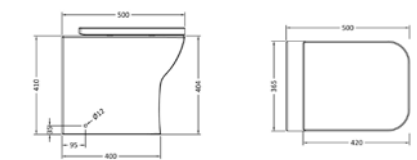

Back to Wall WC