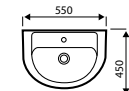

Semi-Recess Basin