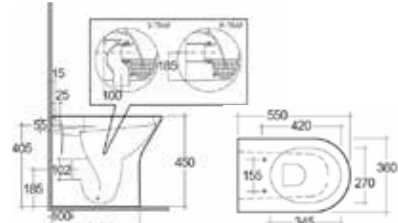

Comfort Height Back to Wall WC