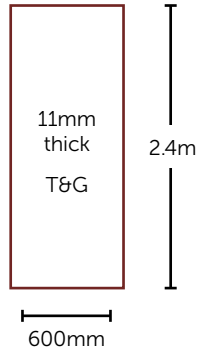

Denver White Straight Herringbone
(30x10cm tiles, High Gloss surface)
FIB3091-M75 £239