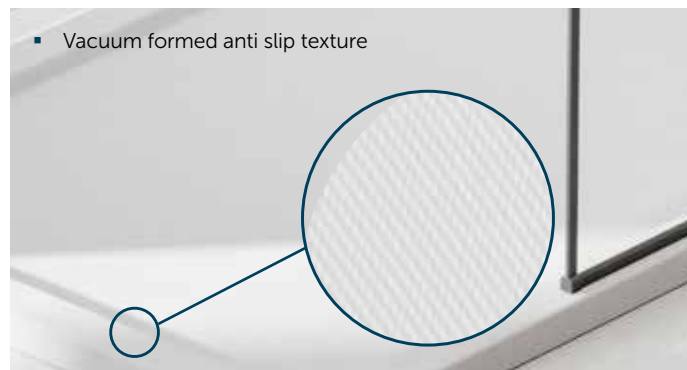

ANTI SLIP SHOWER TRAYS

- Stone resin construction with vacuum formed ABS anti slip texture for your safety and comfort.
- Slimline 45mm height, with optional easy plumb riser kits.
- A choice of wastes (sold separately) are available - see page 113.

Rectangular

700mm Wide		760mm Wide		800mm Wide		900mm Wide	
1000 x 700mm ASP1070	£257	1200 x 760mm ASP1276	£285	1000 x 800mm ASP1080	£274	1200 x 900mm ASP1290	£299
1200 x 700mm ASP1270	£278	1700 x 760mm ASP1776	£448	1200 x 800mm ASP1280	£290	1700 x 900mm ASP1790	£484
1400 x 700mm ASP1470	£394			1400 x 800mm ASP1480	£400		
1500 x 700mm ASP1570	£406			1500 x 800mm ASP1580	£414		
1600 x 700mm ASP1670	£426			1600 x 800mm ASP1680	£435		
1700 x 700mm ASP1770	£448			1700 x 800mm ASP1780	£460