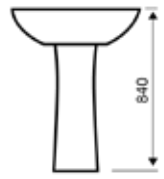

Pedestal Basin