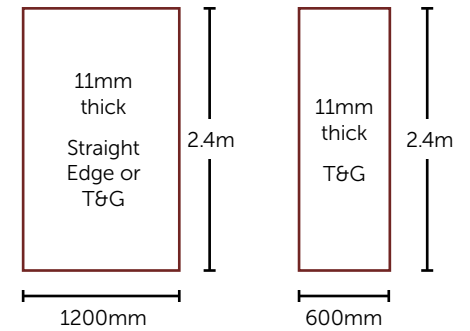

10mm TRIMS

Chrome ABS

Black ABS

White ABS

Chrome Aluminium

PERFORM WALL PANELS

- A stunning range of hues and patterns with a variety of inspirations - from subtle shimmers to bold marbling to stylish wood effect textures, there's a Perform Panel for every bathroom.
- 11mm thick plywood panels, in a choice of Straight Edge or Nu-Lock Tongue & Groove.
- Available in 600mm Tongue & Groove as standard where specified (all other finishes available 600mm wide to order)

Additional options available by order:

All finishes available 600mm wide & full range from Perform Panel available to order

Origins Collection