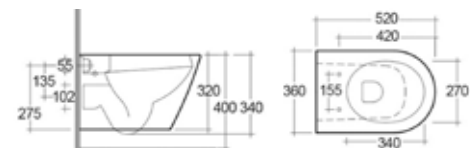

Back to Wall WC

Comfort Height Close Coupled WC

Comfort Height Close to Wall WC

Comfort Height Back to Wall WC

Wall Hung WC

Taurus

Close Coupled WC

Close to Wall WC