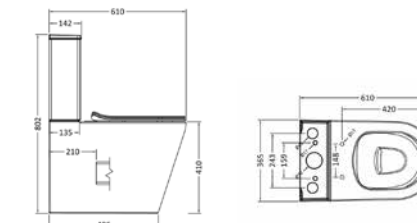

Close to Wall WC