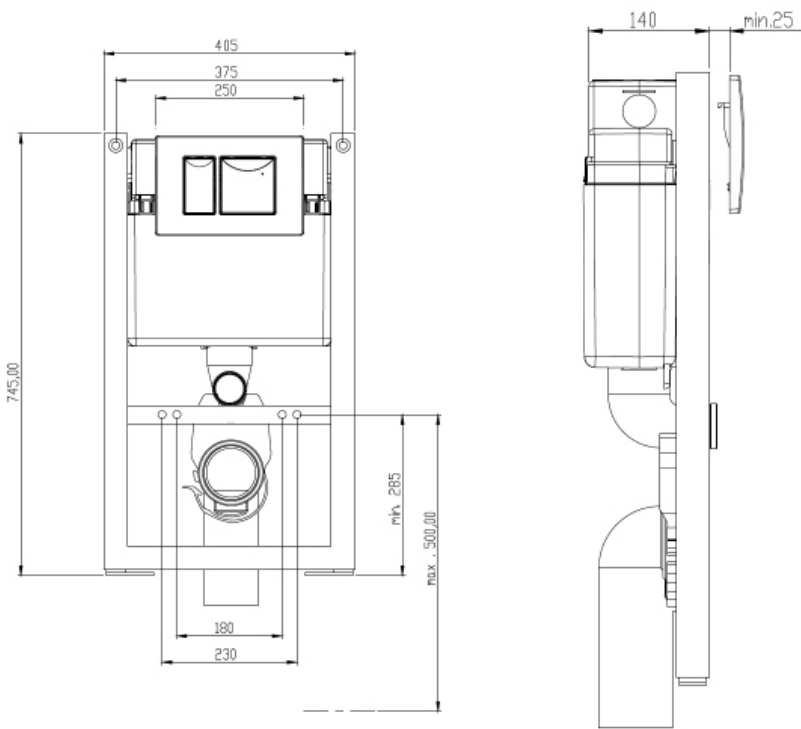

OC140WF

BATHS

TECHNICAL INFORMATION

- Dimensions marked on diagrams are the same across all sizes of that bath. For variable sizes, see the tables below each diagram.