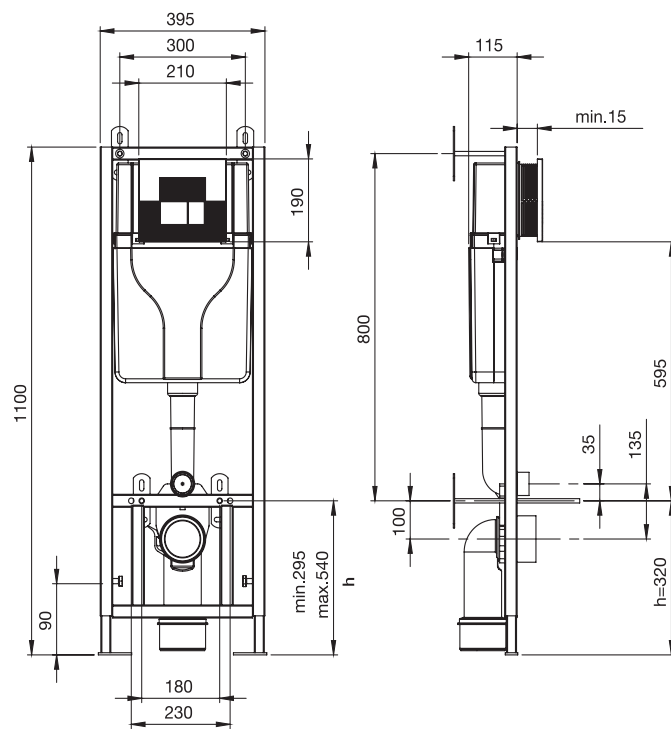

Close to Wall WC

Back to Wall WC

Wall Hung WC

WALL FRAMES

TECHNICAL INFORMATION

OC100WF

OC85WF

OC140WF