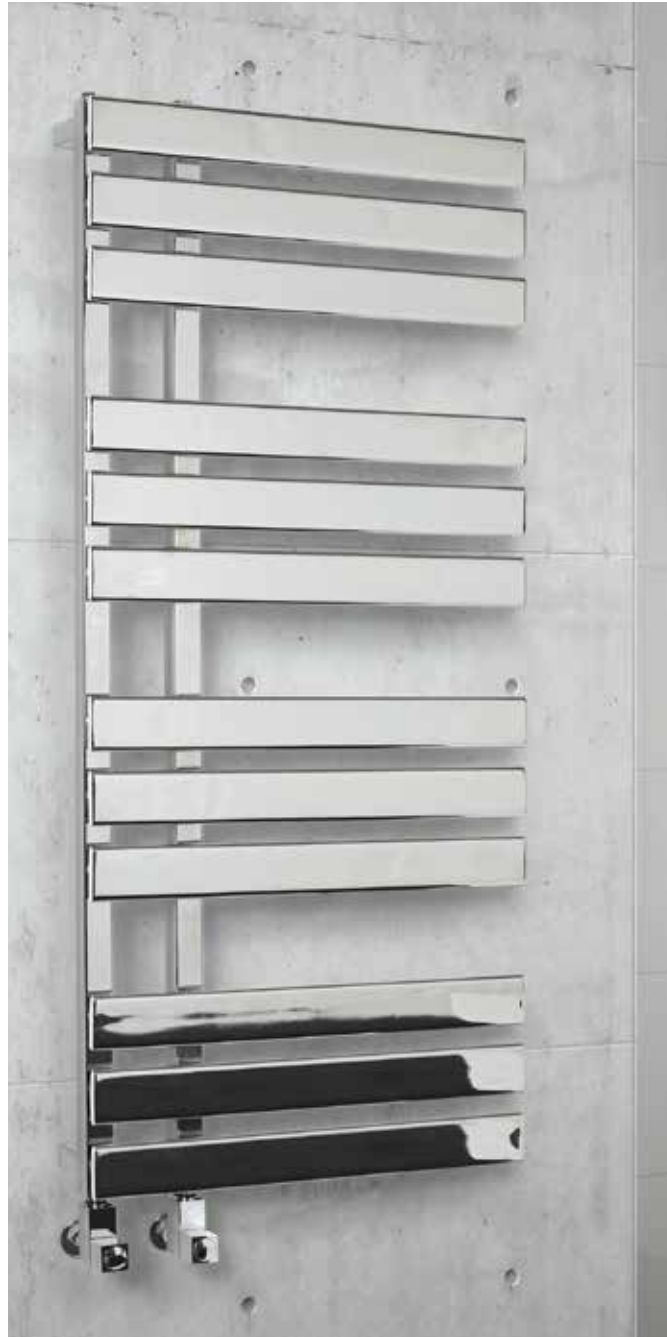

DESIGNER

HEATED TOWEL RAILS

OREGON *Chrome*