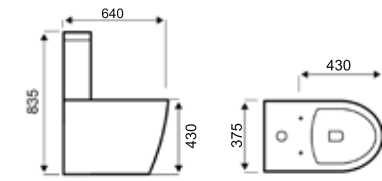

Opus

Close Coupled WC

Back to Wall WC

Basin with Pedestal

Close to Wall WC

Comfort Height WC

Kameo

Close Coupled WC