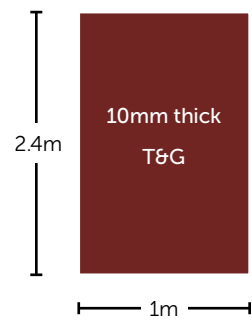

Grey Aleppo Oak
GAO24938 £167 (€83.92m²)

Kermes Oak
KEO24235 £167 (€83.92m²)

Brown Suber Oak
BSO22949 £167 (€83.92m²)

WETWALL PVC PANELS

- Sleek and stylish PVC panels
- 10mm thick
- Tongue & Groove
- Quick and easy to install