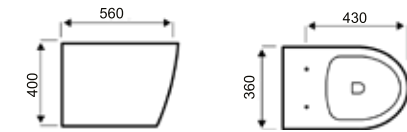

Back to Wall WC