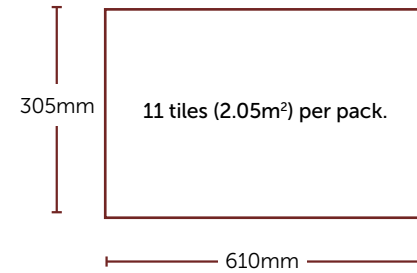

Stone Effect Tiles

Staffa Graphite Concrete
LRSPC-STGC £107 (£52.20 m²)