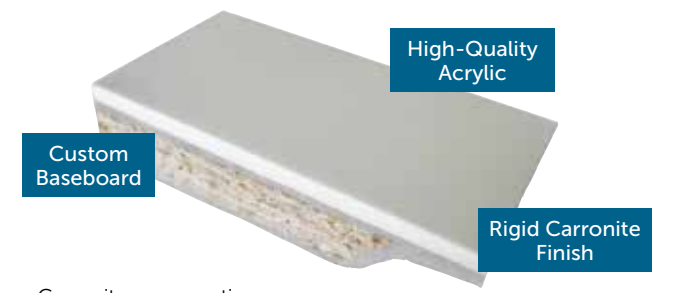

▪ Urban Shower Bath, available to order

▪ Carronite cross section