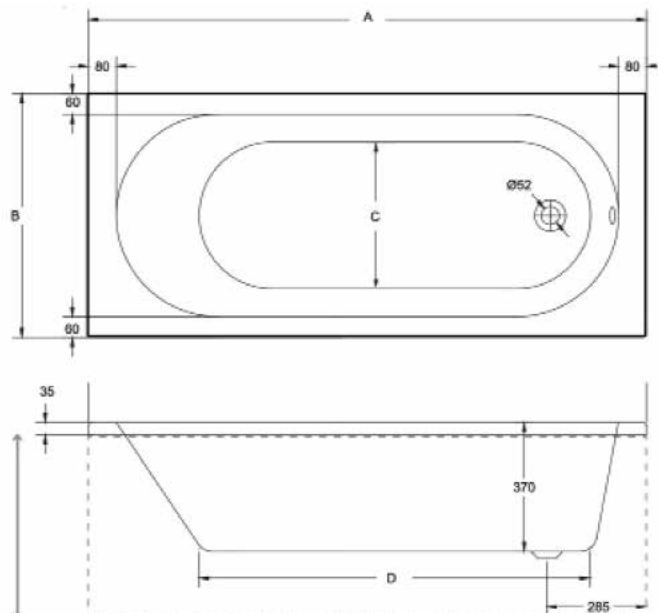

Single Ended (1700x700mm)