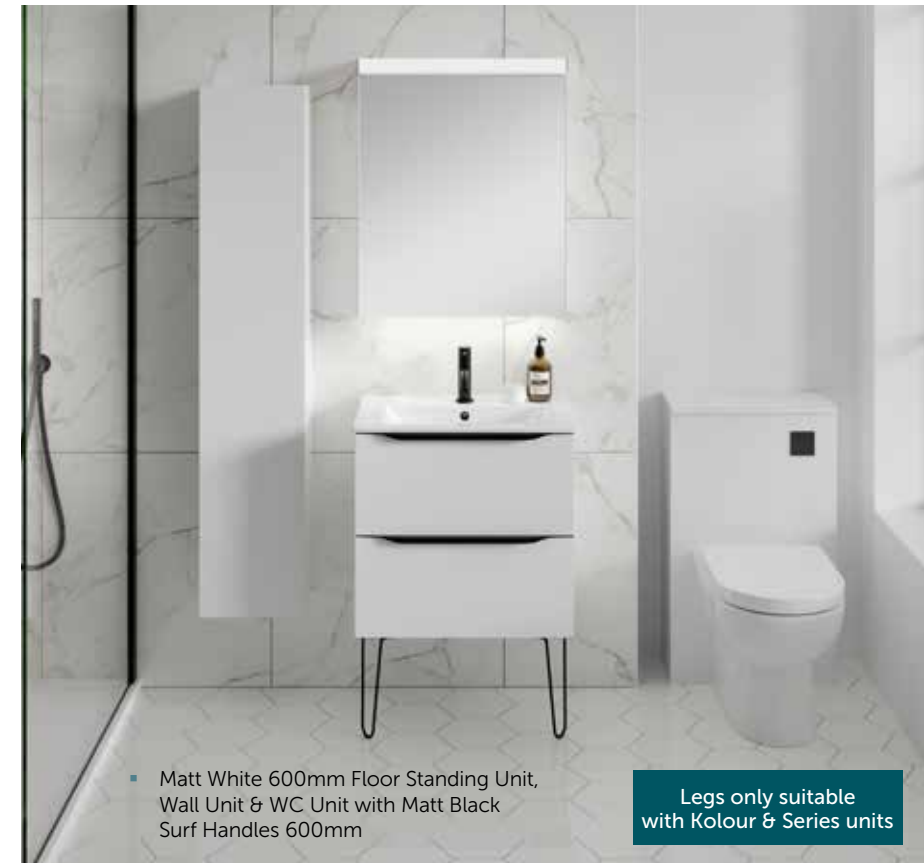

KOLOUR BATHROOM ACCESSORIES

Matt White 600mm Floor Standing Unit,
Wall Unit & WC Unit with Matt Black
Surf Handles 600mm

Legs only suitable
with Koloour & Series units

Decorative Legs

- Add style and practicality to your Series & Koloour wall mounted units with the new Wire Leg Set. Available in Chrome or Matt Black