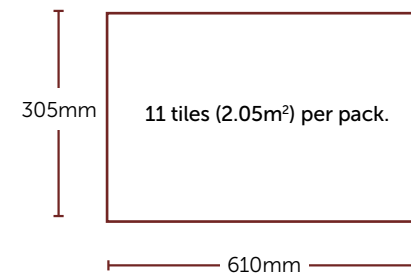

▪ Plockton Mosaic