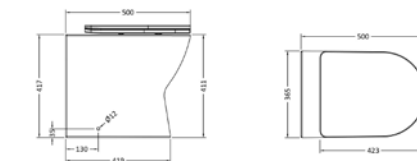

Back to Wall WC