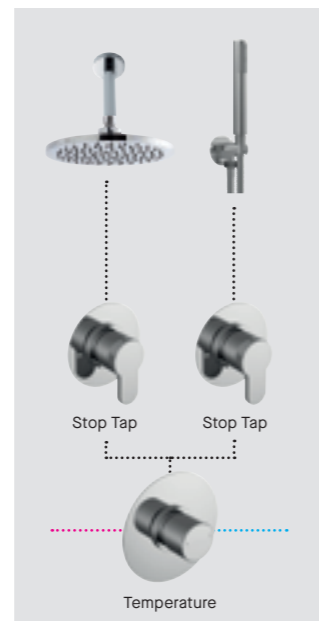

4. Single or Double Spa Collections

Double up on your choice of collection, for a two person shower.

Styles /

Functions /

Square / Windon Collection

nuiebathrooms.com

Round / Arvan Collection

With Stop Taps