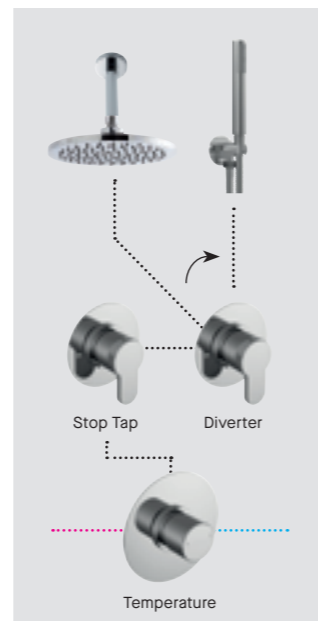

4. Single or Double Spa Collections

Double up on your choice of collection, for a two person shower.

Styles /

Functions /

Square / Windon Collection

nuiebathrooms.com

Round / Arvan Collection

With Stop Taps