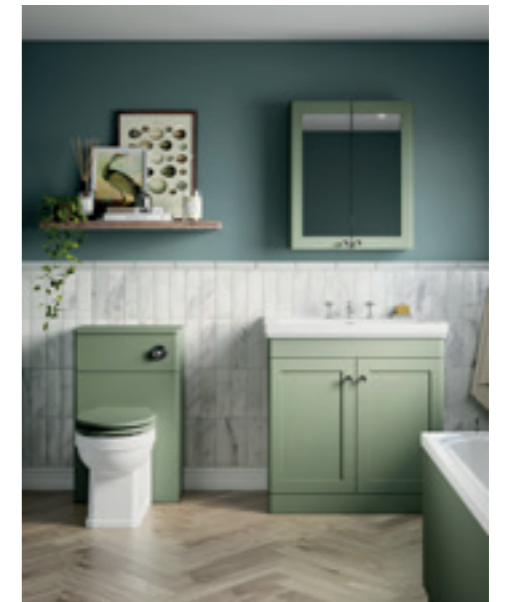

Clean.
Classical.
Timeless.

Classic /

*When traditional
meets contemporary.*

Our new traditional range offers
a classic twist, combining
distinctive door fascias with
modern satin colours.