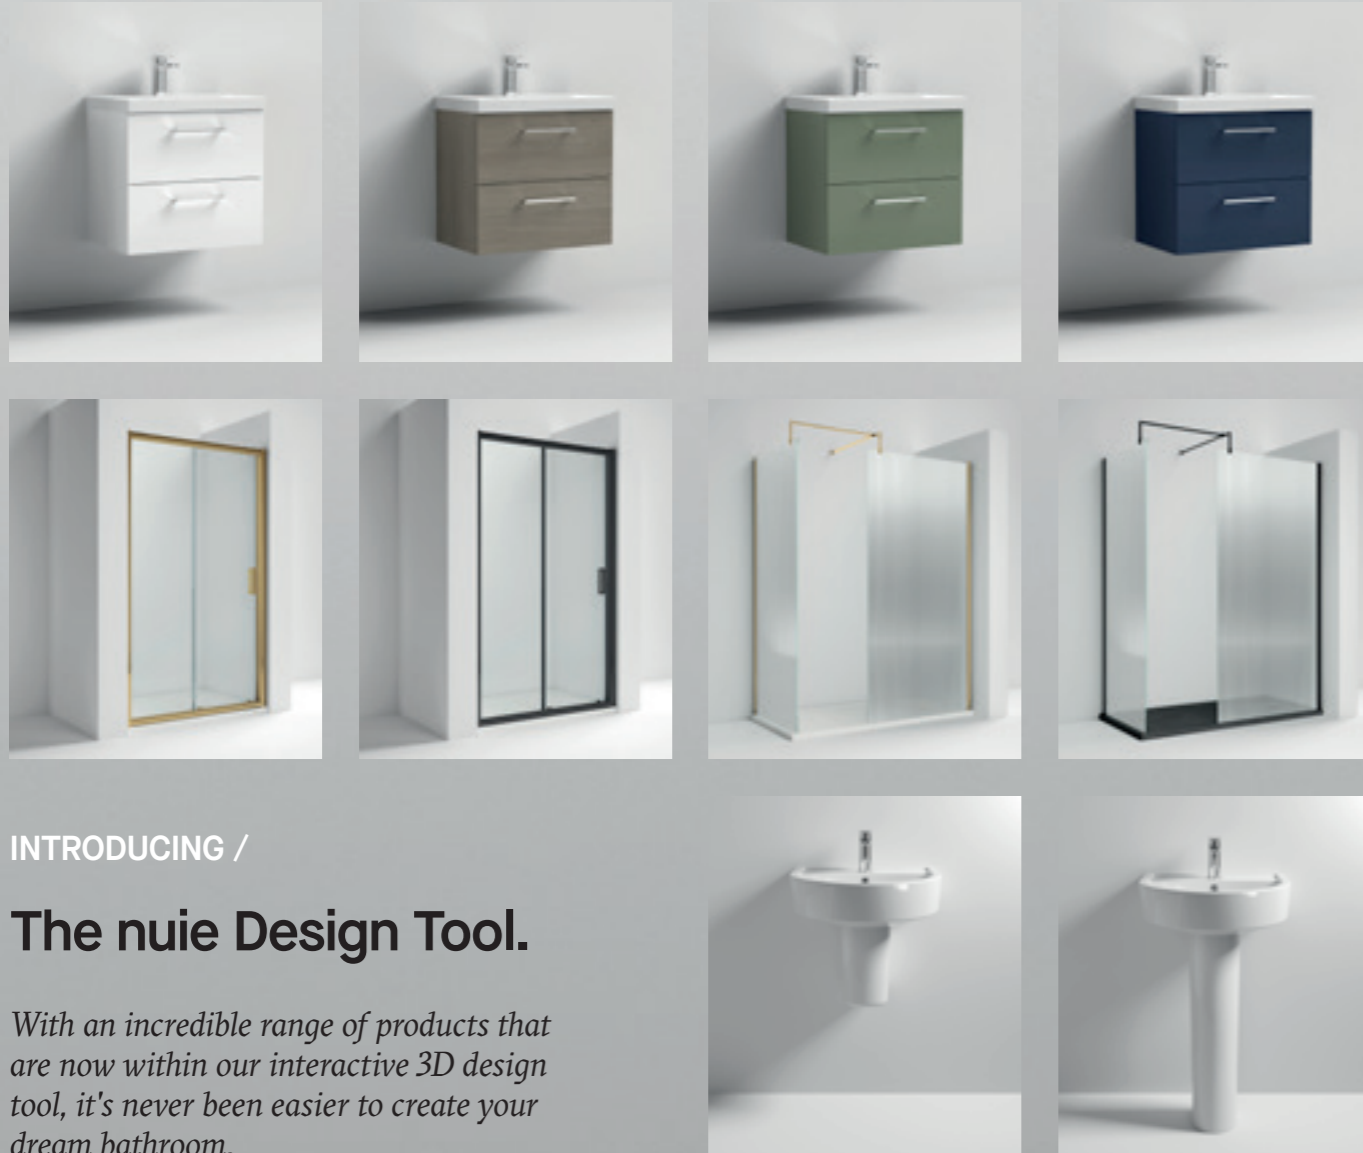

Ready to design your own nuie bathroom?

INTRODUCING /

The nuie Design Tool.

With an incredible range of products that are now within our interactive 3D design tool, it's never been easier to create your dream bathroom.