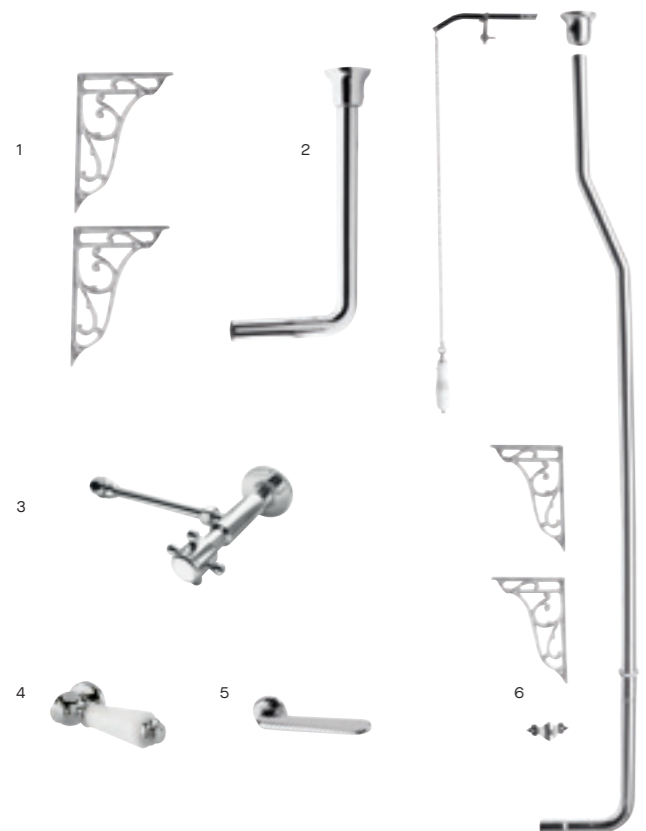

CERAMICS /

		Code	Price
1	Ornate Cistern Brackets	FA322	£145.00
2	Low Level Flush Pipe Pack	FA302	£117.00
3	Cistern Cut-off Valve	FA315	£81.00
4	Ceramic WC Lever	E370	£29.00
5	Metal Universal Lever	E355	£20.00
6	High Level Flush Pipe Pack	FA313	£449.00