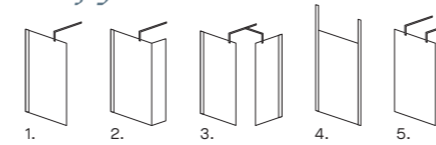

Configurations

1. Single screen
2. Single screen with return
3. Two screens combined
4. Single screen with one or two posts
5. Single screen with two arms.